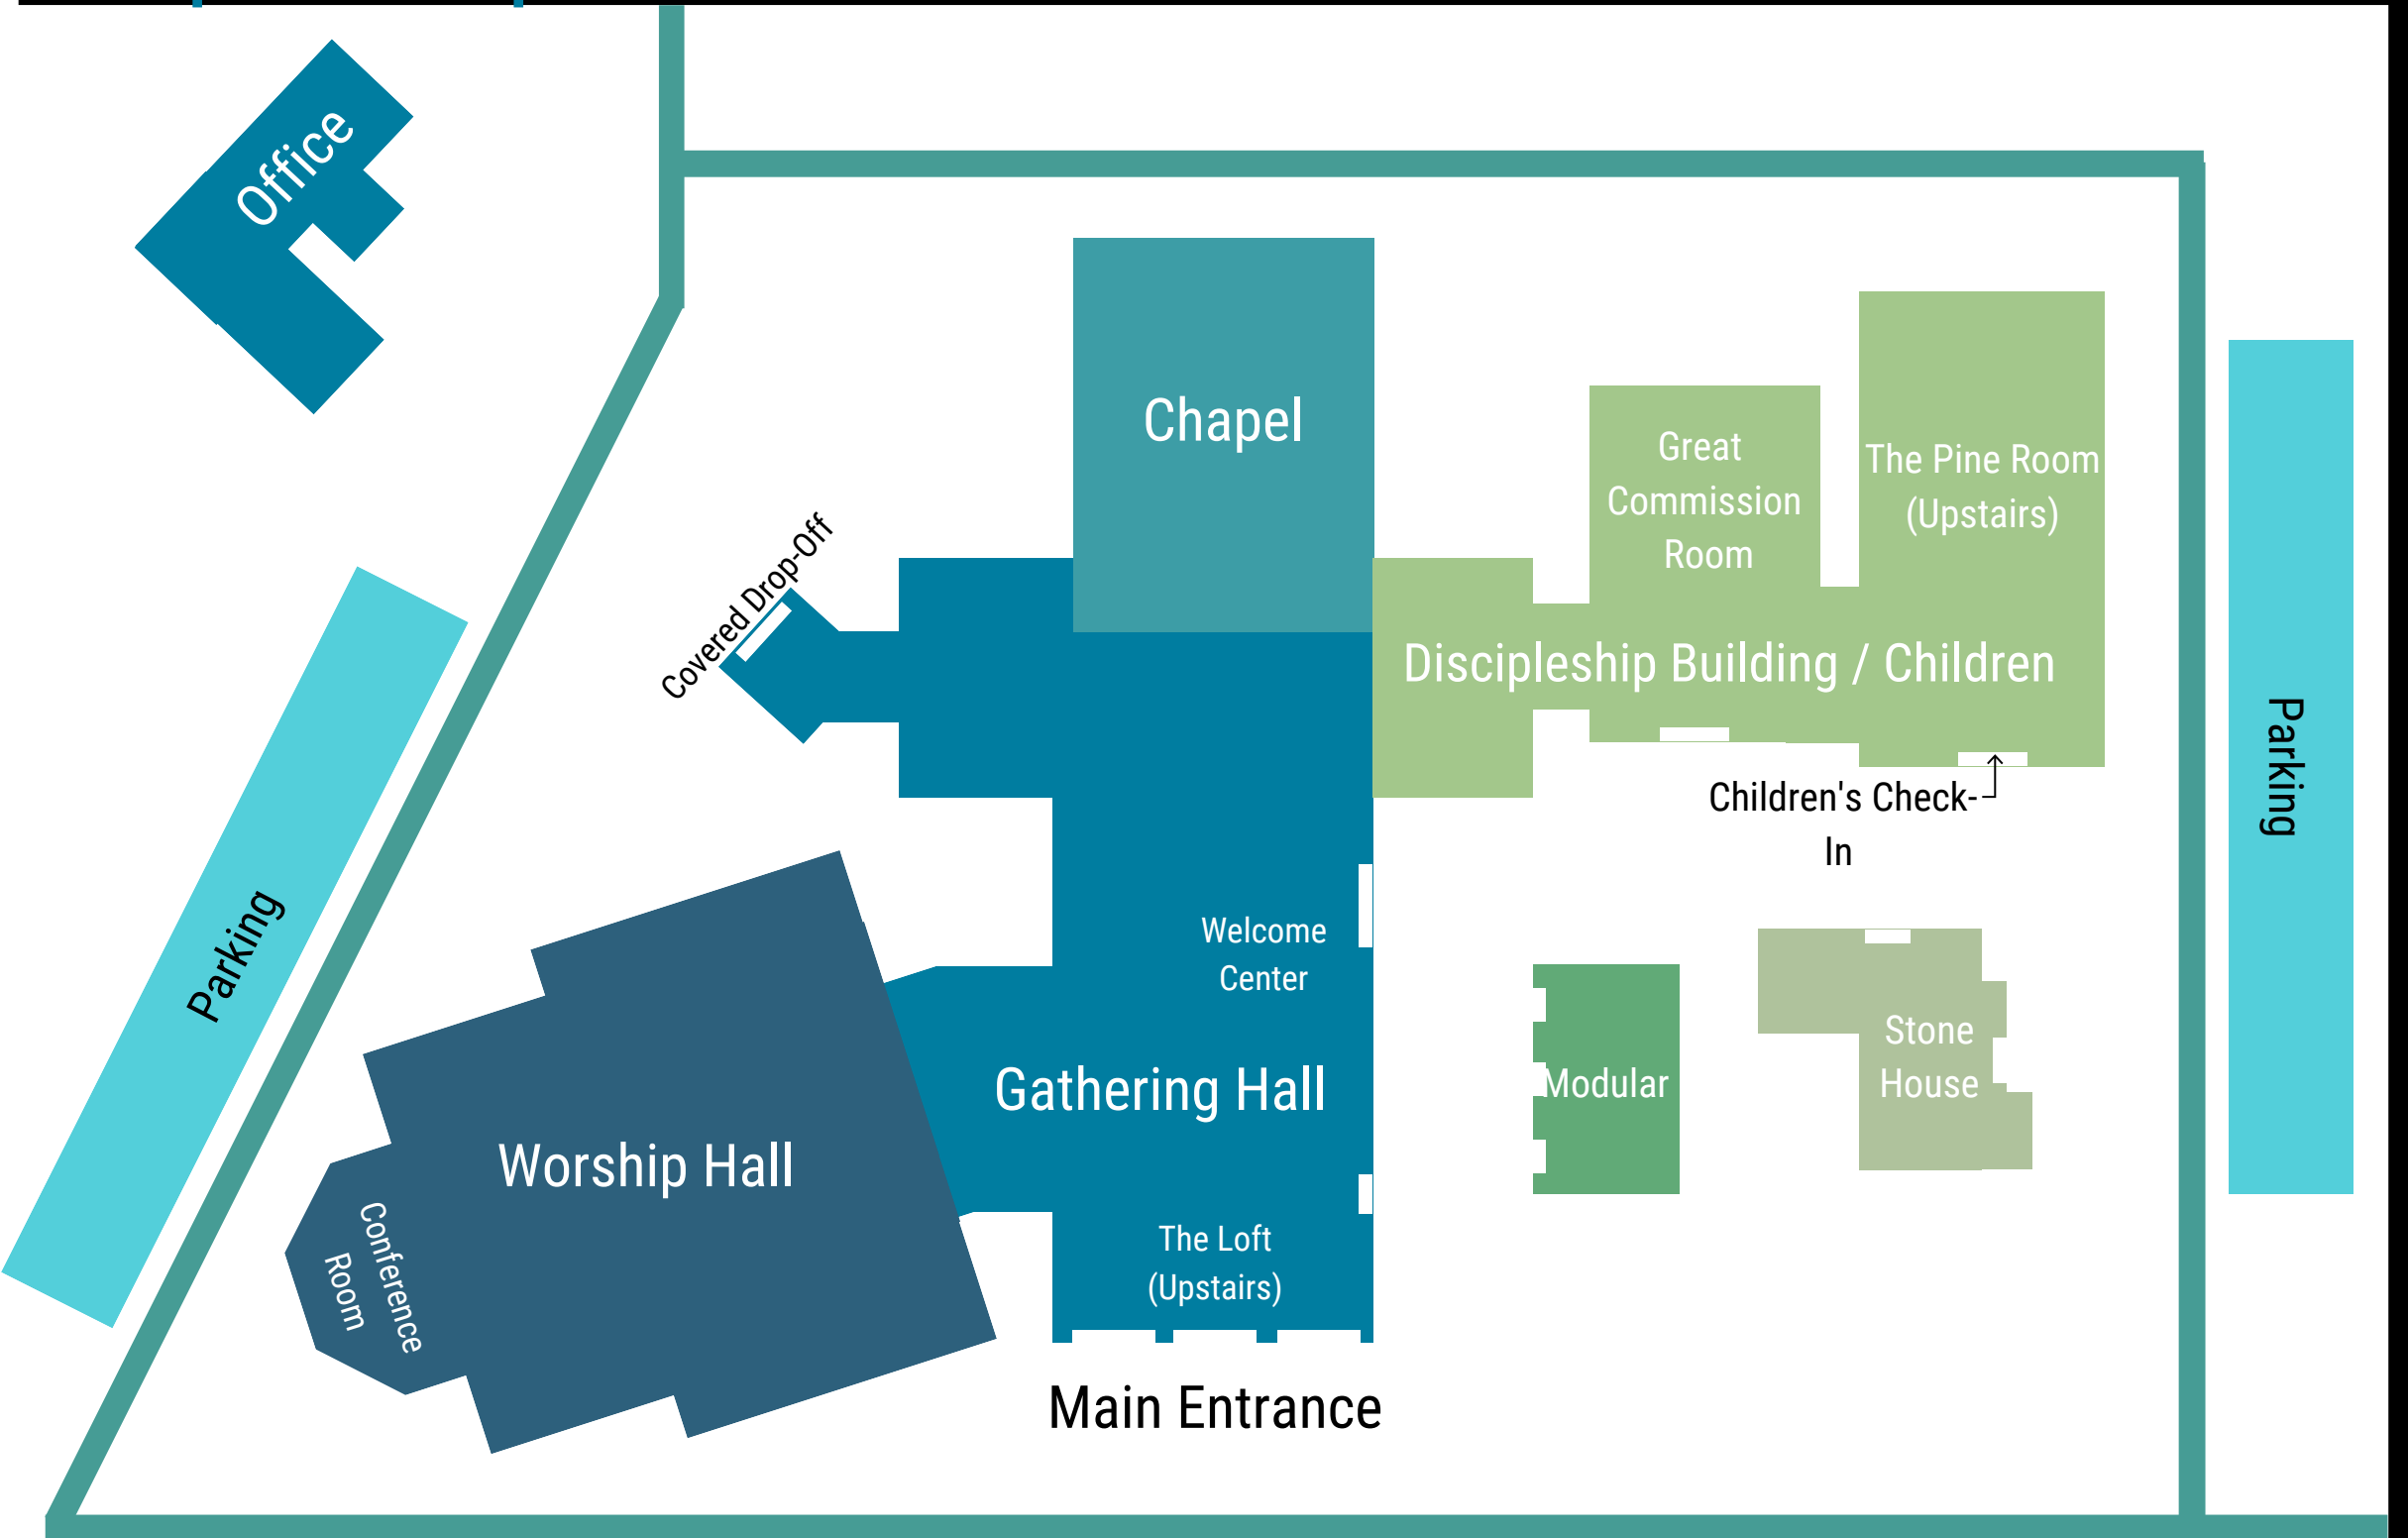

Campus Map

Entrance

Old Hickory Blvd.

Granny White Pike

Entrance

Parking

Parking

Accessible Parking

Visitor Parking

Parking

Discipleship Building / Children

High School Sunday School meets upstairs in The Loft, outside the Worship Hall balcony.

6th Grade Sunday School meets in the modular, outside the Gathering Hall side doors.