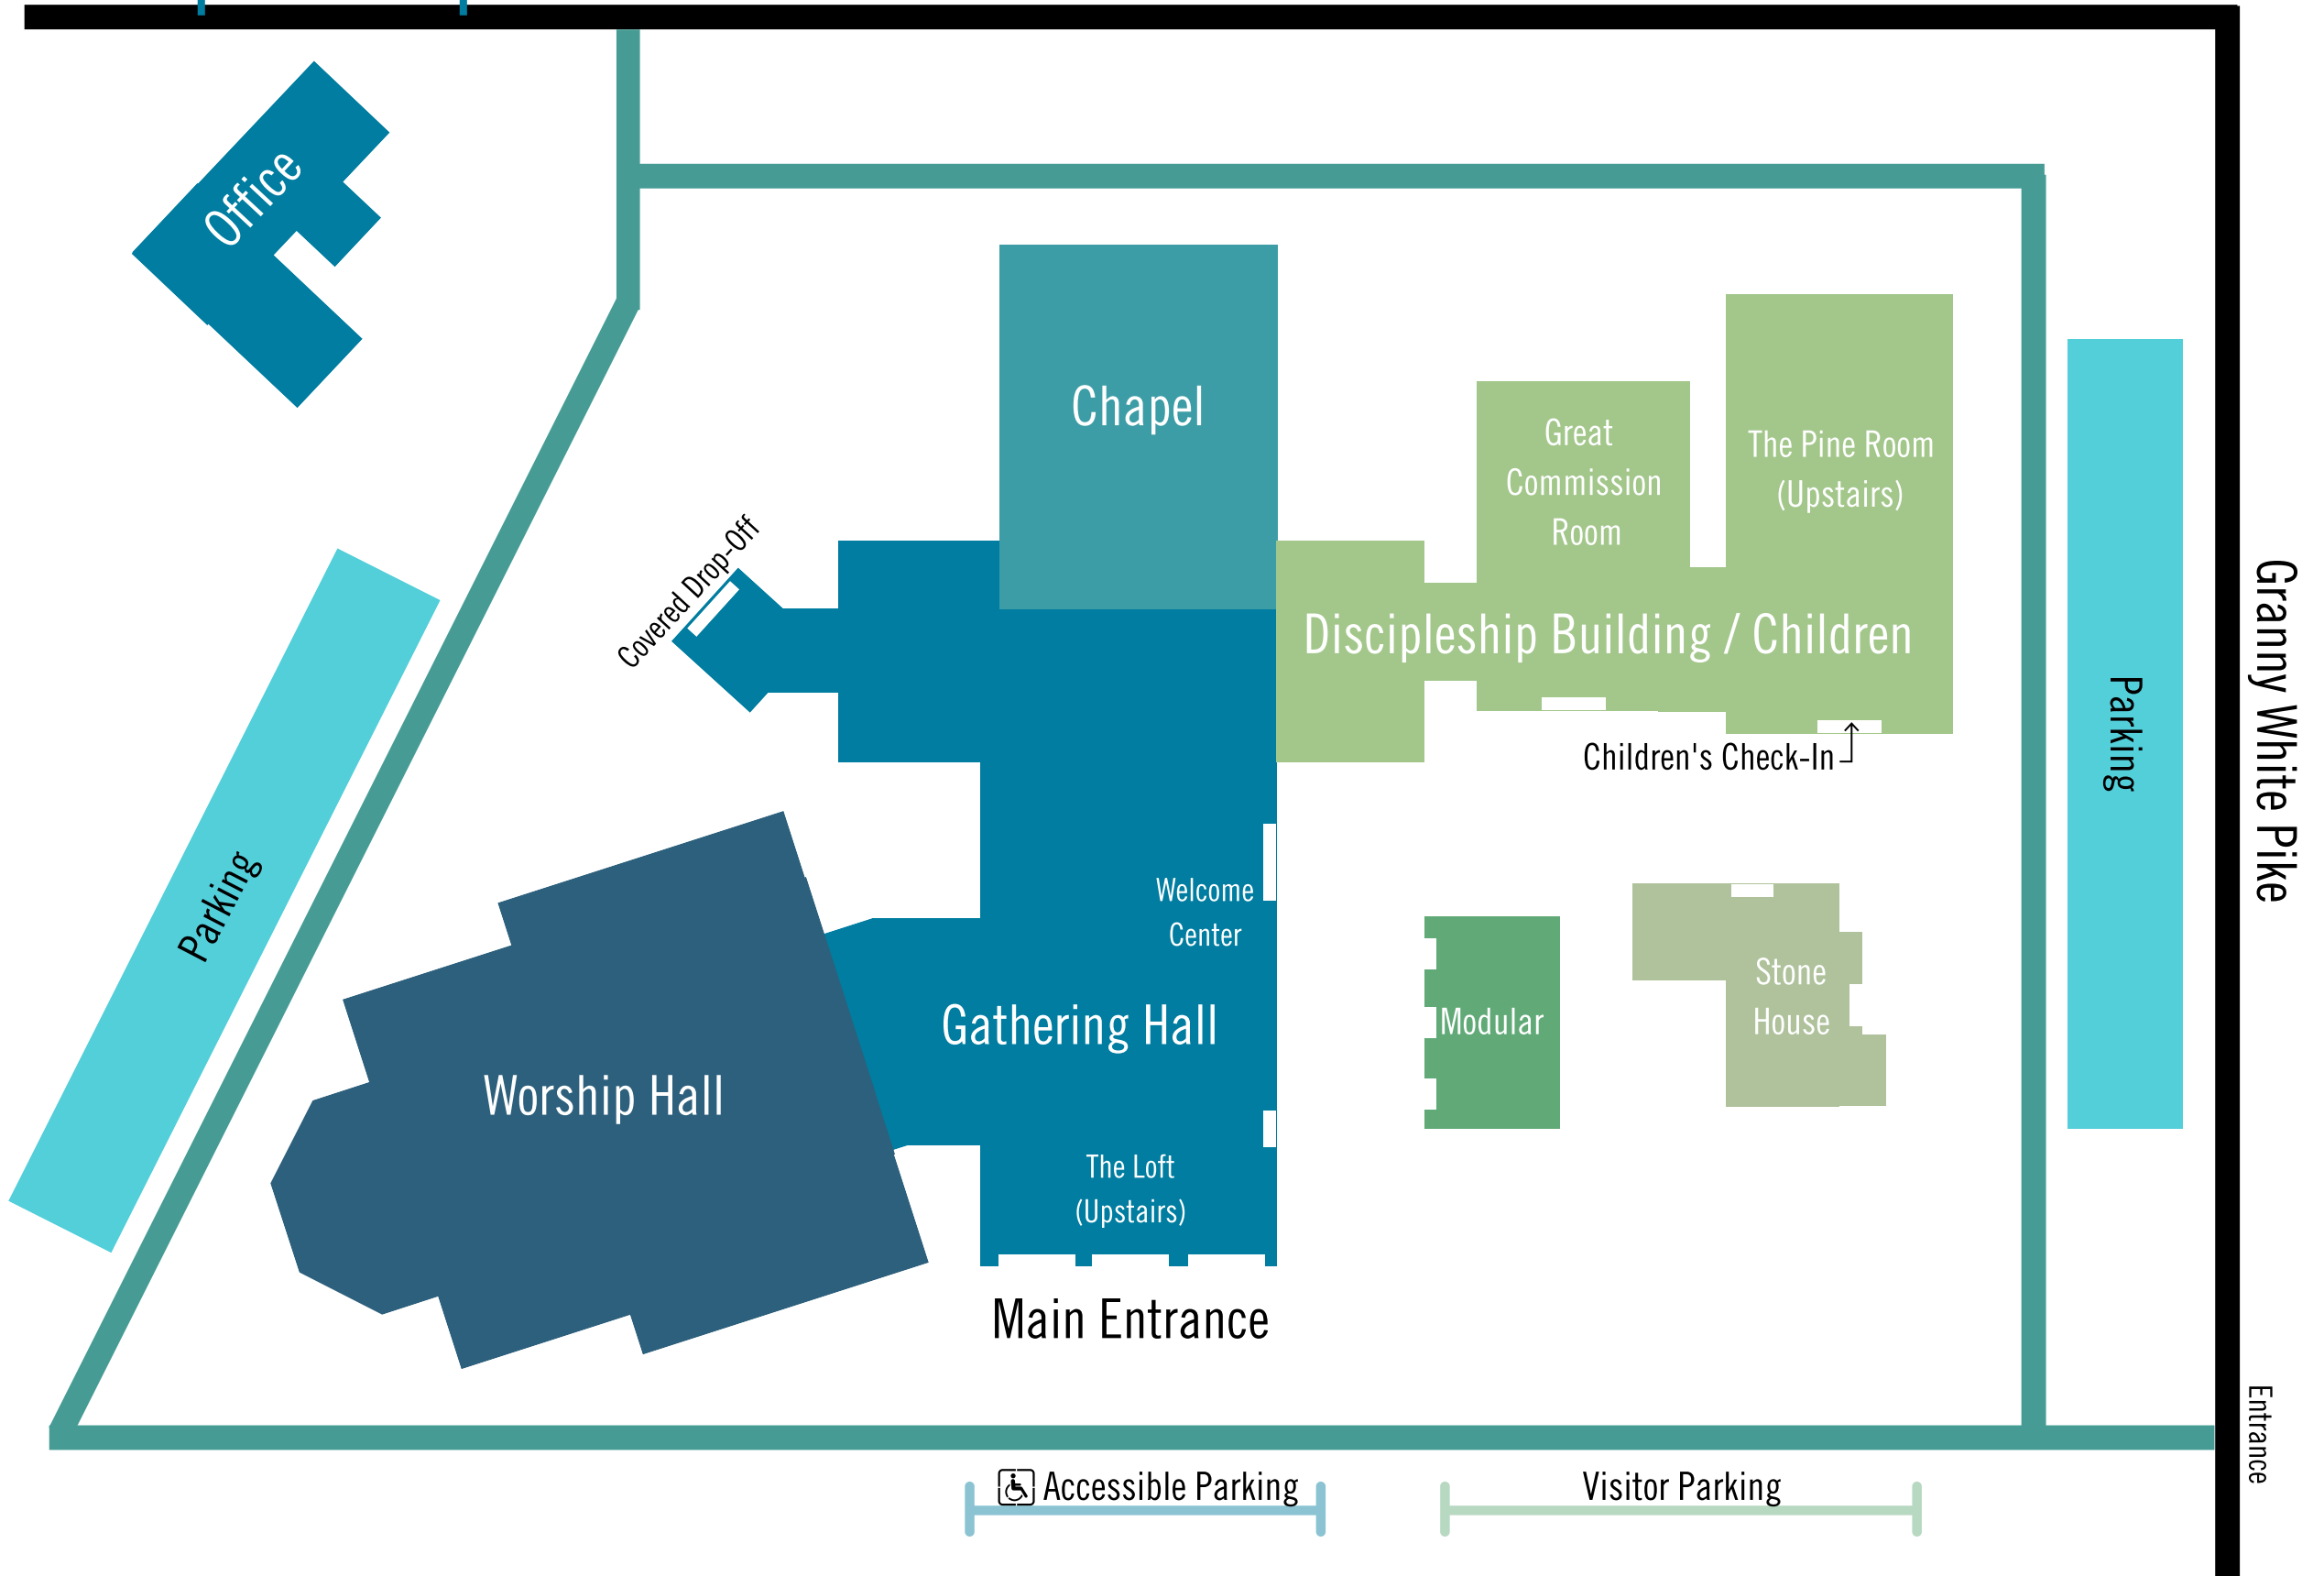

Campus Map

Entrance

Old Hickory Blvd.

Discipleship Building / Children

High School Sunday School meets upstairs in The Loft, outside the Worship Hall balcony.

6th Grade Sunday School meets in the modular, outside the Gathering Hall side doors.